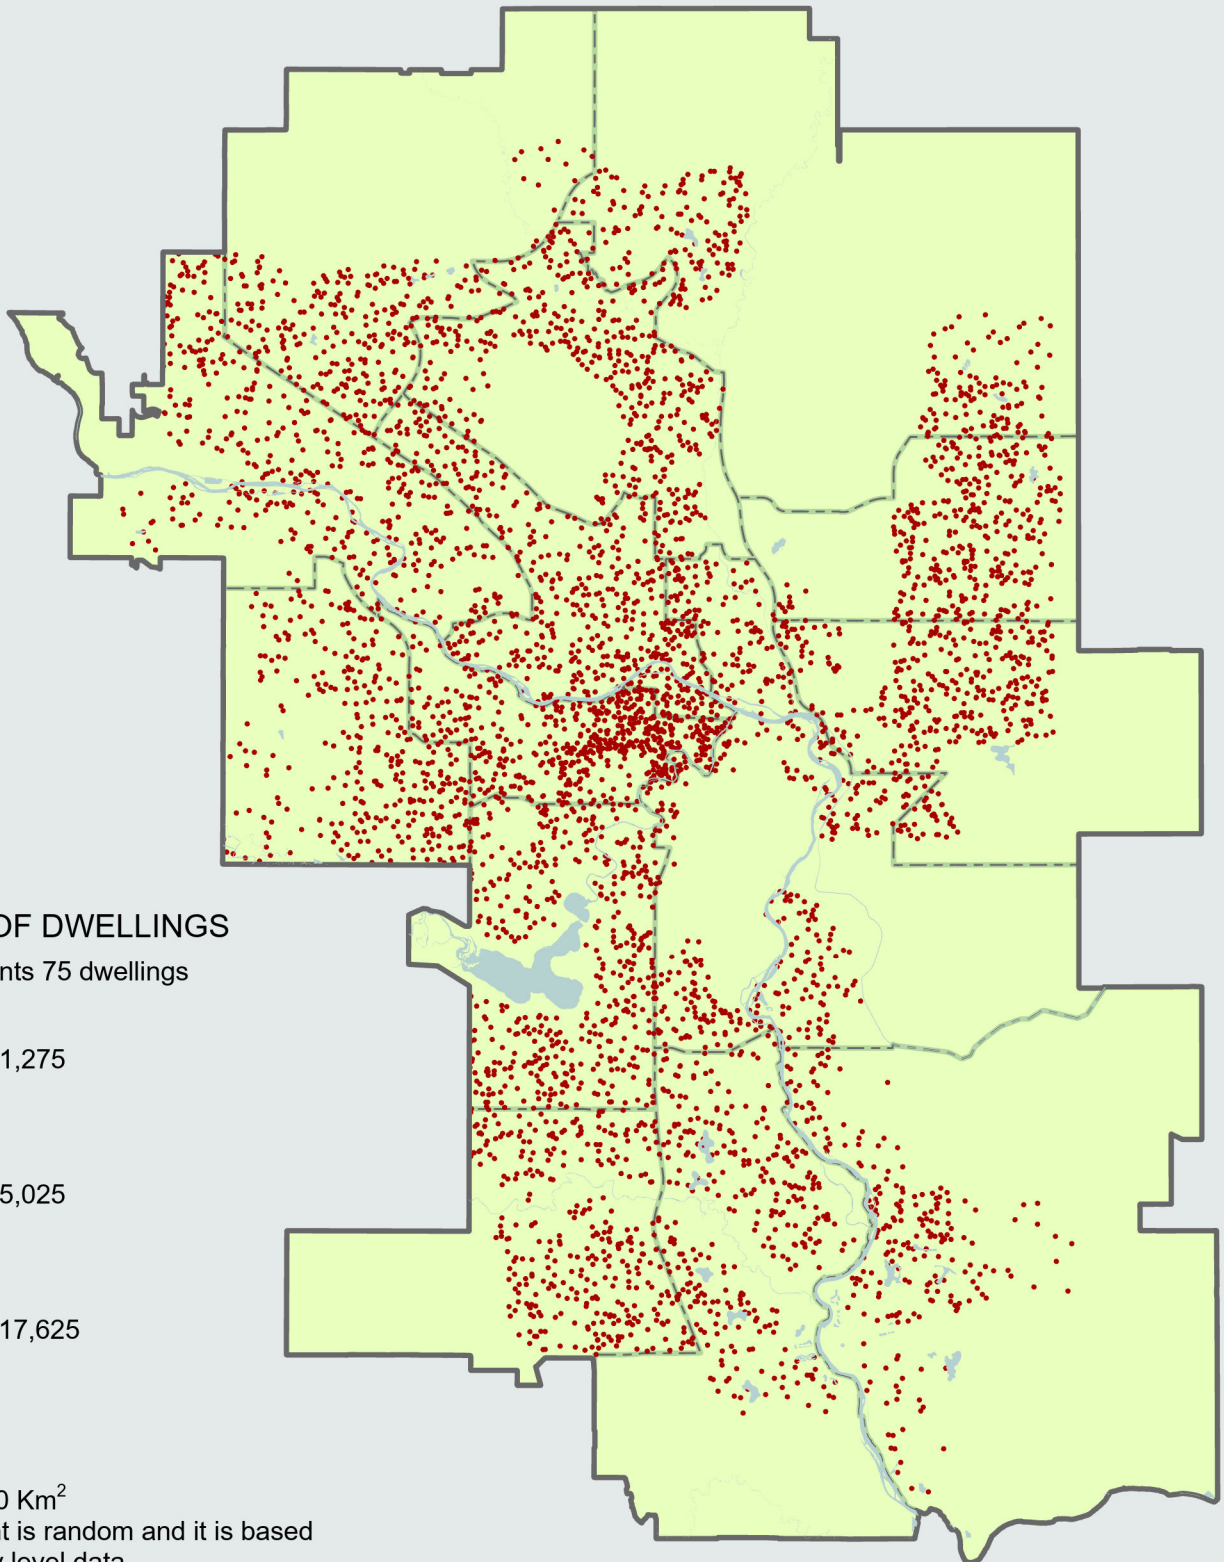

DISTRIBUTION OF DWELLINGS IN CALGARY REPRESENTATION BY WARD - 2006

NUMBER OF DWELLINGS

1 Dot represents 75 dwellings

Box size is 3.0 Km²
Dot placement is random and it is based
on community level data.

Source: Community Profiles -
The City of Calgary - Civic Census 2006
Date of Completion: Nov. 19, 2024
Student: Noemi Desmarais

0 8 16

Kilometres

Scale - 1:200,000

Projection: Transverse Mercator, 3° Zone, -114° Longitude