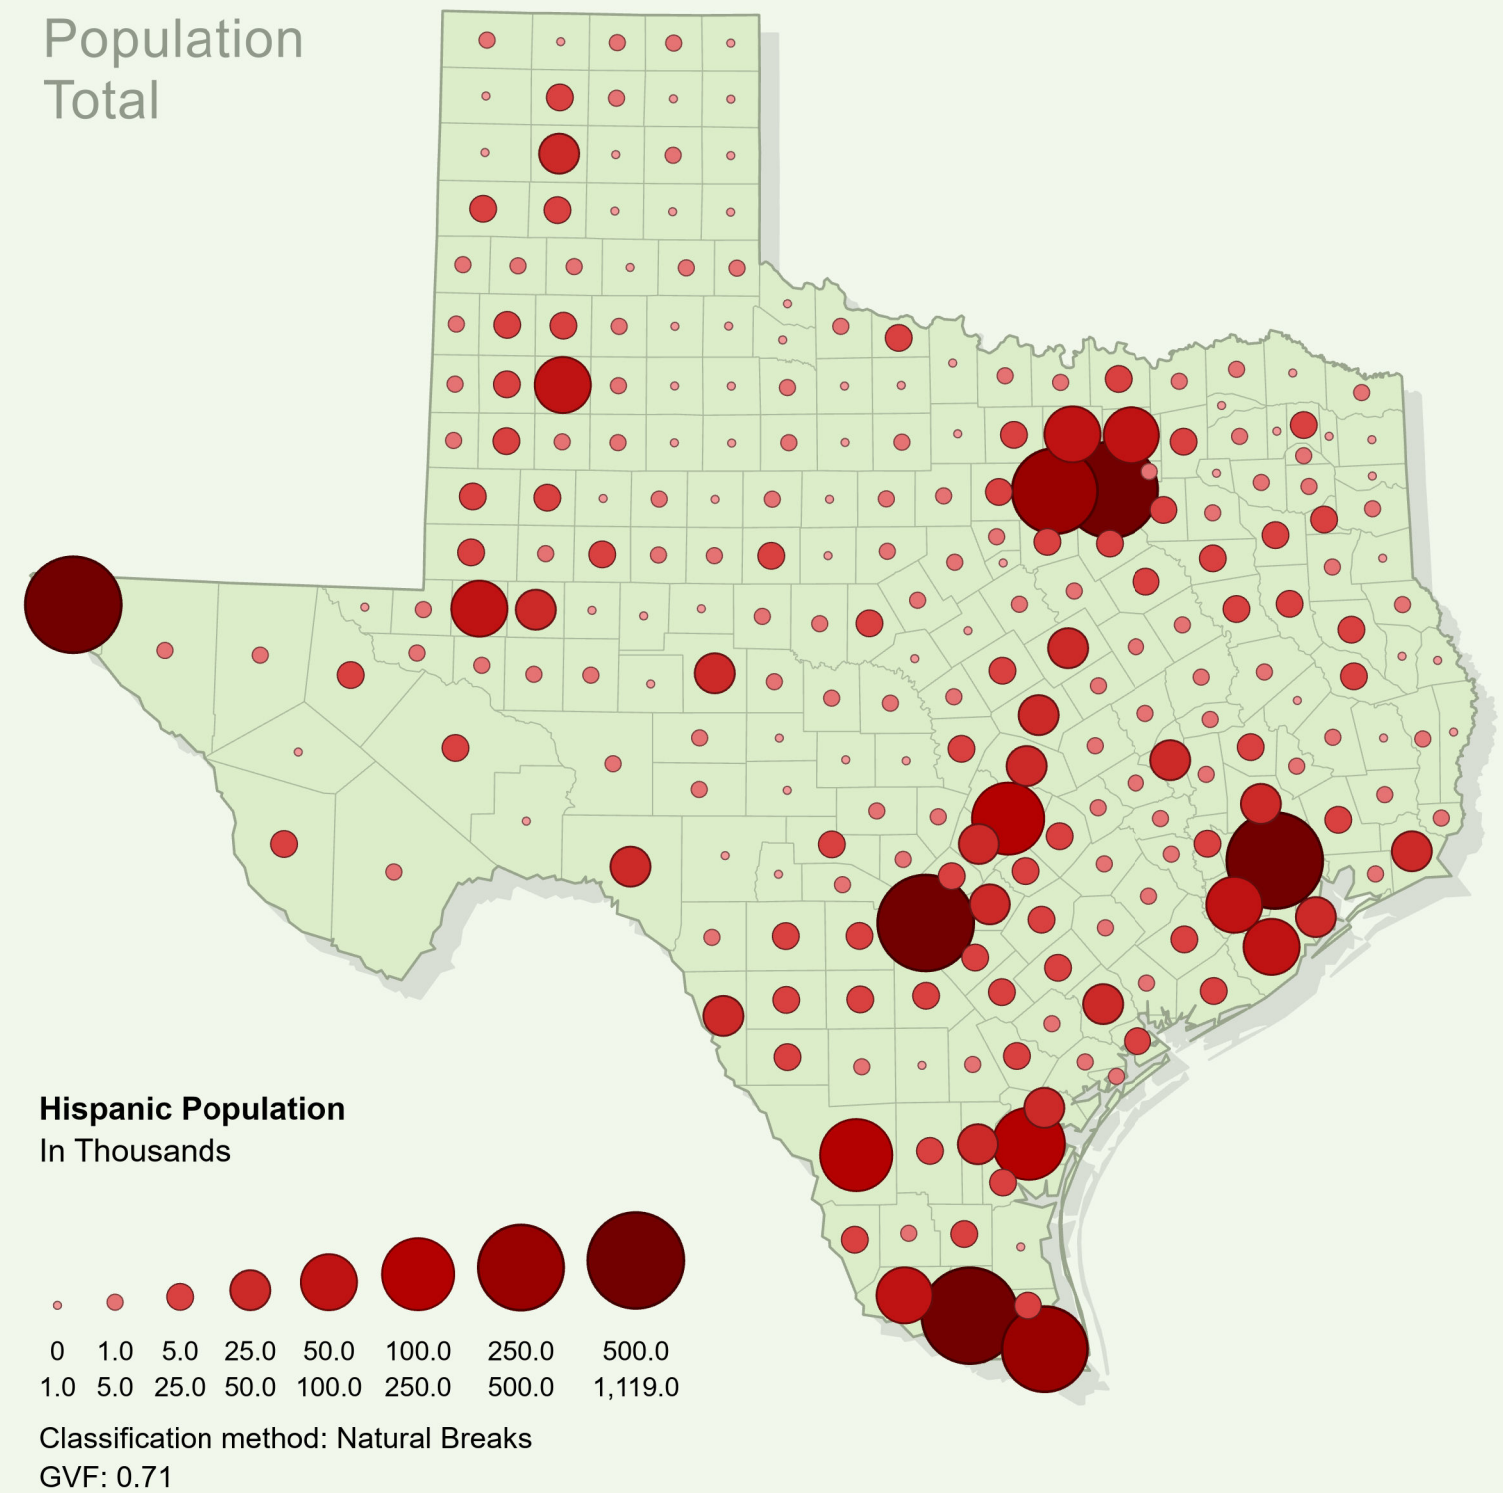

HISPANIC POPULATION IN TEXAS - 2000

Percentage and Total Population by County

Population Percentage

Population Total

* Class limits have been slightly modified.
 ** Hispanic population as percentage of total population
 Coordinate System: Texas Centric Mapping System