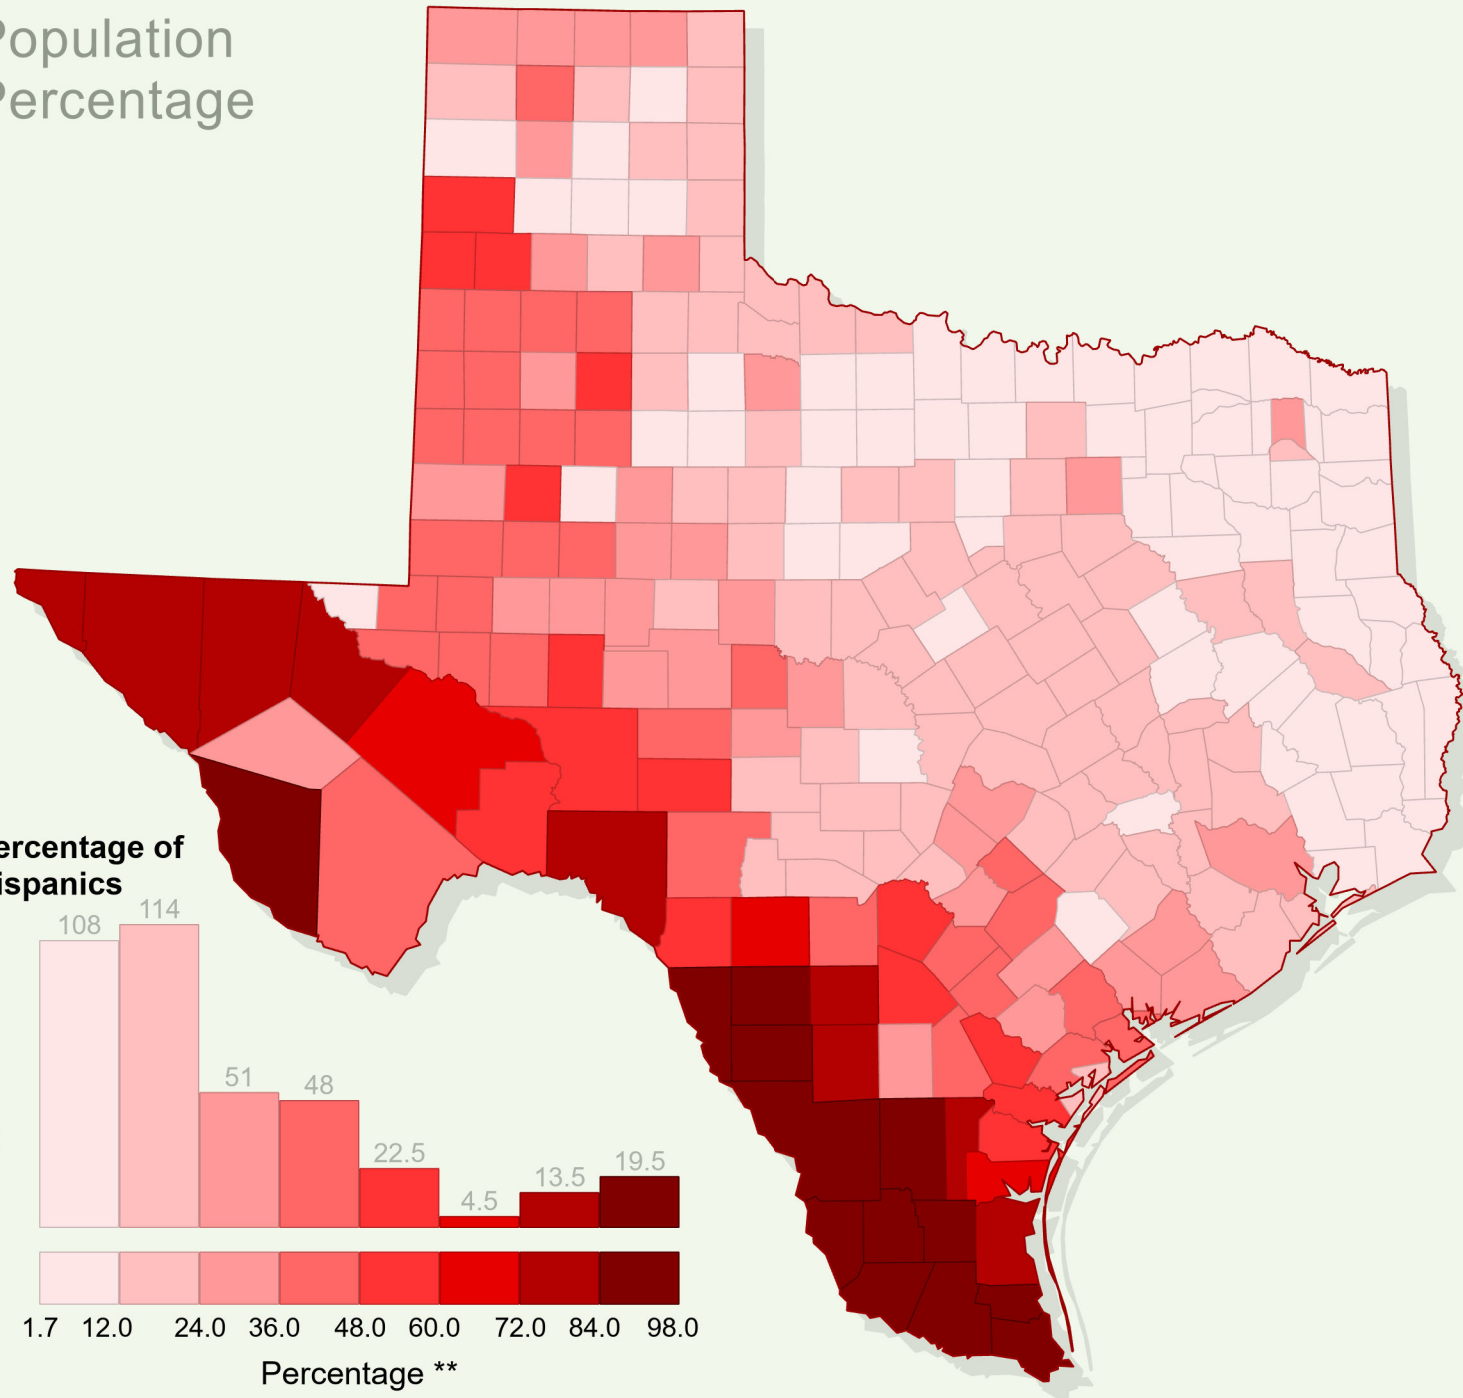

HISPANIC POPULATION IN TEXAS - 2000

Percentage and Total Population by County

Population Percentage

Population Total

* Class limits have been slightly modified.
 ** Hispanic population as percentage of total population
 Coordinate System: Texas Centric Mapping System