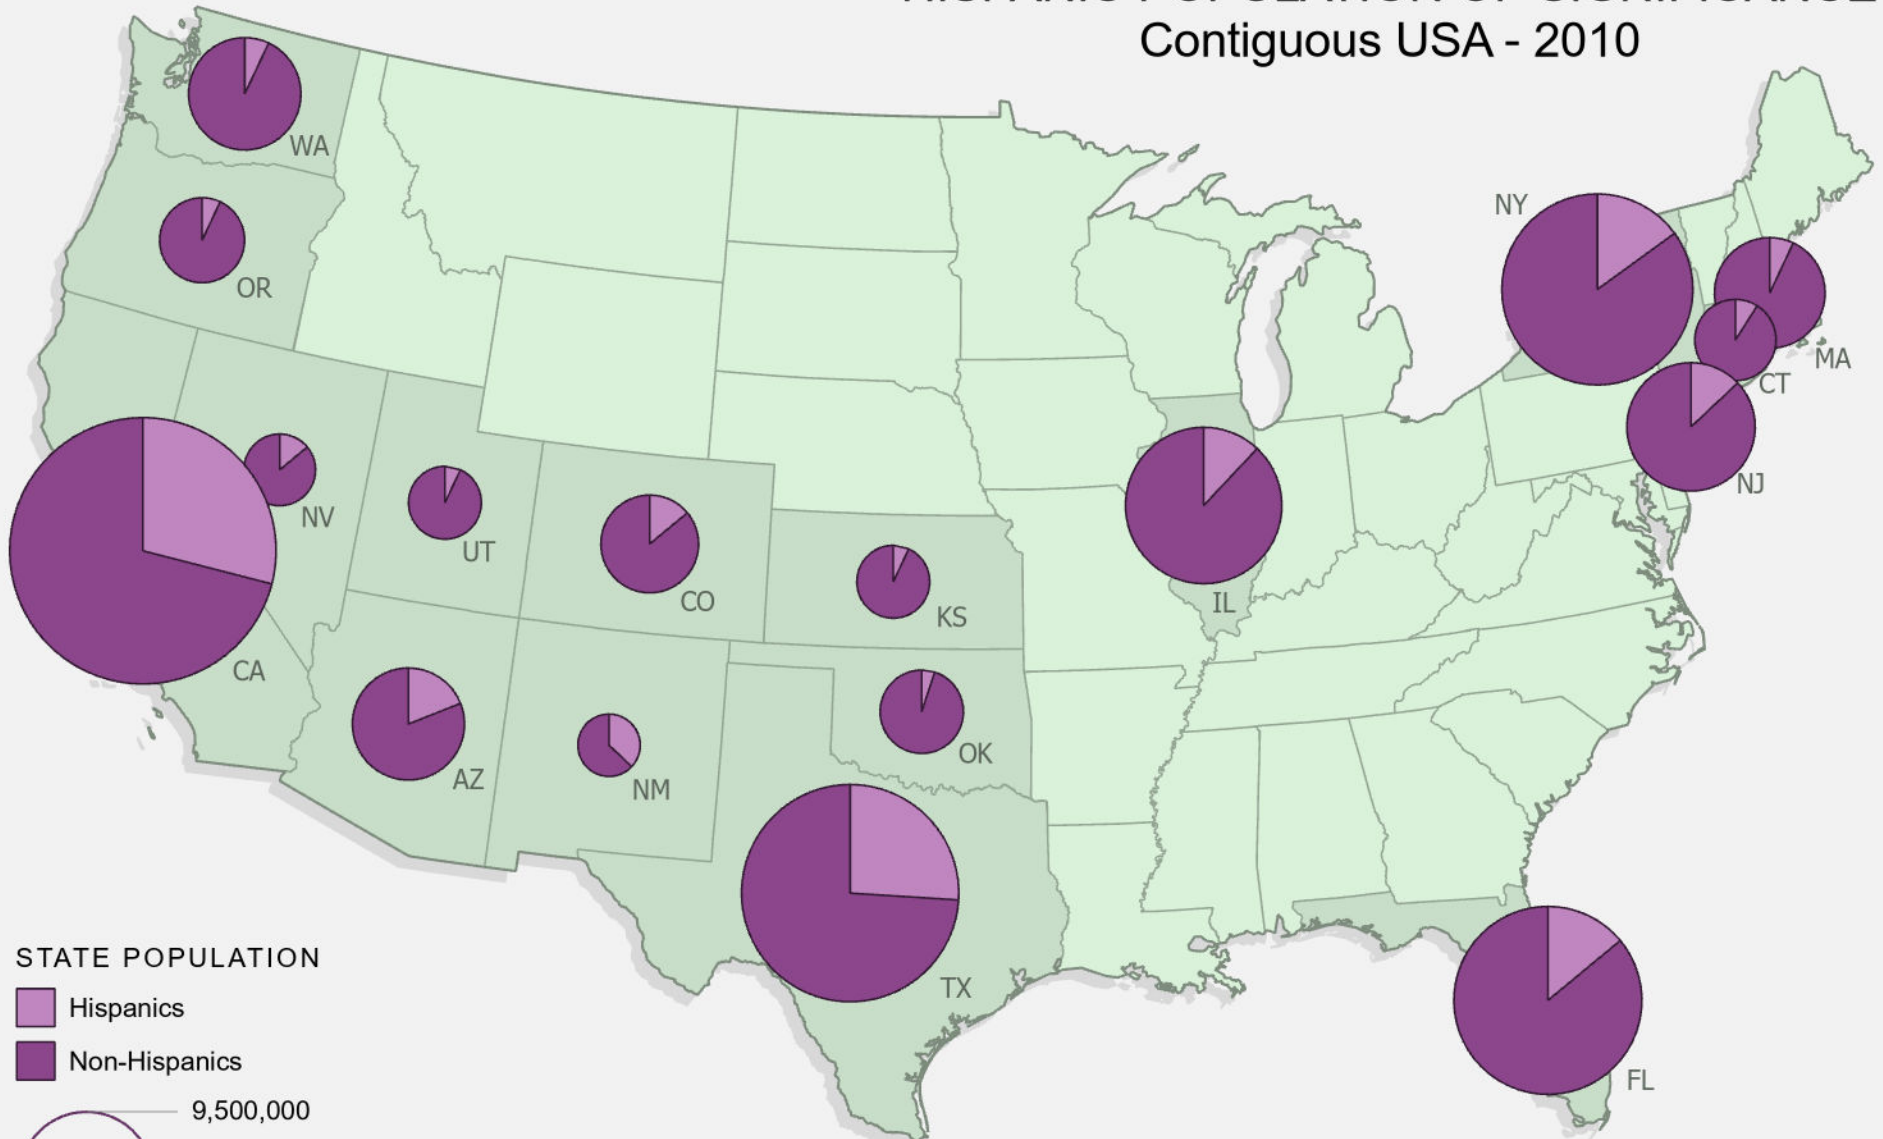

HISPANIC POPULATION OF SIGNIFICANCE

Contiguous USA - 2010

STATE POPULATION

Hispanics

Non-Hispanics

Pie charts are drawn in proportion to total state population.
States where Hispanics are less than 150,000 or less than 5.0 percent are not included in the symbology.

Kilometers

Scale: 1:19,000,000

Projection: Albers Equal Area Conic

Date: Oct. 01, 2024

Source: US Census Bureau

Cartography: Noemi Desmarais